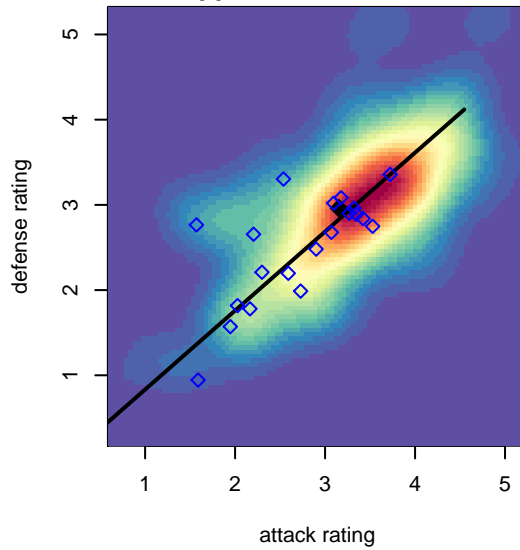

Pacific FC White-Cheetahs B98

Pacific FC
 Battle Ground, WA
 B98 total strength=1682
 attack=23.42 defense=19.33
 fall league = PSPL WSPL 2 U19
 notes= Ruiz 2015-2016

alt names used:
 Cheetahs (Ruiz)
 PACIFIC FC B98 CHEETAHS (WA)
 Pacific FC Cheetahs
 PFC B98 Cheetahs
 PACIFIC FC B98 CHEETAHS (WA)

Venues played:
 2016 Oswego Nike Cup Super Group Silver U1
 2016 Cowlitz Kickoff Prep
 2016 Summer Slam Division 1 Gold/Silver U16
 2016 PSPL WSPL 2 U19
 2016 WA Cup HS Silver U19

Pacific FC White-Cheetahs B98
 Dots are actual minus expected GF (blue circles) and GA (red triangles).
 Blue line is smoothed change in attack strength. Red is smoothed change in defense strength.

**attack and defense variance (black dot)
relative to other teams
and top 10 in region**

**attack and defense rating
relative to others at age
and all opponents in last 13 months**

Performance relative to 13 month average