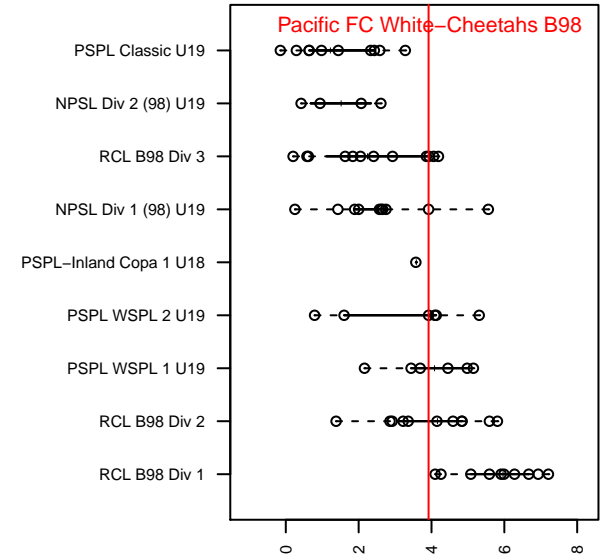

Pacific FC White-Cheetahs B98

Pacific FC
 Battle Ground, WA
 B98 total strength=1682
 attack=23.42 defense=19.33
 fall league = PSPL WSPL 2 U19
 notes= Ruiz 2015-2016

alt names used:
 Cheetahs (Ruiz)
 PACIFIC FC B98 CHEETAHS (WA)
 Pacific FC Cheetahs
 PFC B98 Cheetahs
 PACIFIC FC B98 CHEETAHS (WA)

Venues played:
 2016 Oswego Nike Cup Super Group Silver U1
 2016 Cowlitz Kickoff Prep
 2016 Summer Slam Division 1 Gold/Silver U16
 2016 PSPL WSPL 2 U19
 2016 WA Cup HS Silver U19

Pacific FC White-Cheetahs B98
 Dots are actual minus expected GF (blue circles) and GA (red triangles).
 Blue line is smoothed change in attack strength. Red is smoothed change in defense strength.

**attack and defense variance (black dot)
relative to other teams
and top 10 in region**

**attack and defense rating
relative to others at age
and all opponents in last 13 months**

Performance relative to 13 month average