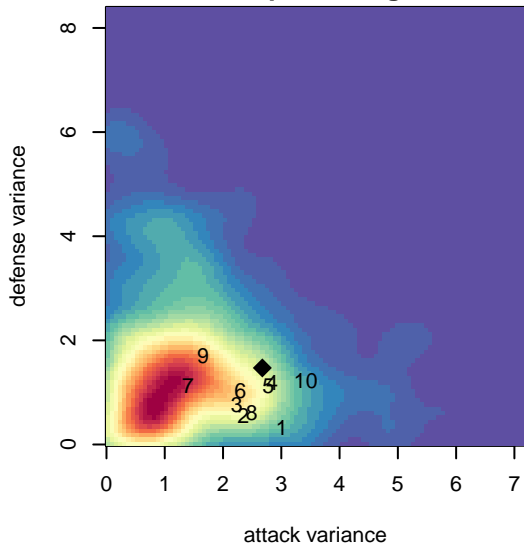

Pacific FC White-Cheetahs B98

Pacific FC
 Battle Ground, WA
 B98 total strength=1682
 attack=23.42 defense=19.33
 fall league = PSPL WSPL 2 U19
 notes= Ruiz 2015-2016

alt names used:
 Cheetahs (Ruiz)
 PACIFIC FC B98 CHEETAHS (WA)
 Pacific FC Cheetahs
 PFC B98 Cheetahs
 PACIFIC FC B98 CHEETAHS (WA)

Venues played:
 2016 Oswego Nike Cup Super Group Silver U1
 2016 Cowlitz Kickoff Prep
 2016 Summer Slam Division 1 Gold/Silver U16
 2016 PSPL WSPL 2 U19
 2016 WA Cup HS Silver U19

Pacific FC White-Cheetahs B98
 Dots are actual minus expected GF (blue circles) and GA (red triangles).
 Blue line is smoothed change in attack strength. Red is smoothed change in defense strength.

**attack and defense variance (black dot)
relative to other teams
and top 10 in region**

**attack and defense rating
relative to others at age
and all opponents in last 13 months**

Performance relative to 13 month average