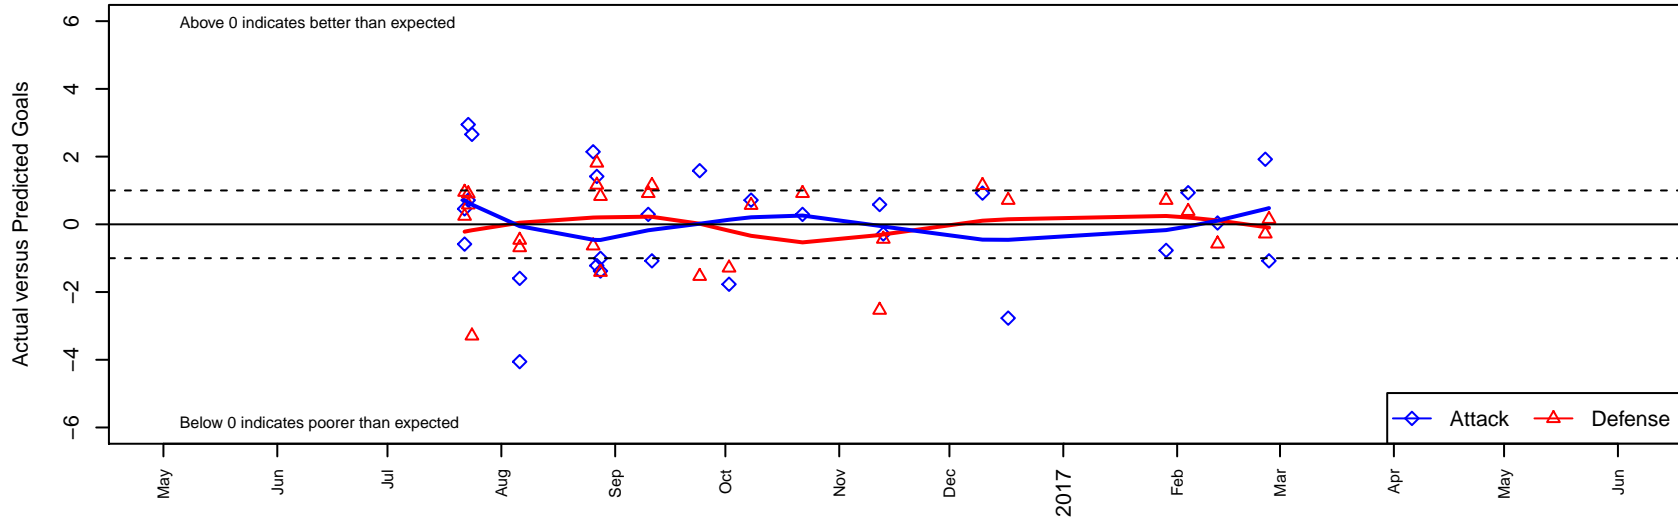

Pacific FC White-Cheetahs B98

Pacific FC
 Battle Ground, WA
 B98 total strength=1682
 attack=23.42 defense=19.33
 fall league = PSPL WSPL 2 U19
 notes= Ruiz 2015-2016

alt names used:
 Cheetahs (Ruiz)
 PACIFIC FC B98 CHEETAHS (WA)
 Pacific FC Cheetahs
 PFC B98 Cheetahs
 PACIFIC FC B98 CHEETAHS (WA)

Venues played:
 2016 Oswego Nike Cup Super Group Silver U1
 2016 Cowlitz Kickoff Prep
 2016 Summer Slam Division 1 Gold/Silver U16
 2016 PSPL WSPL 2 U19
 2016 WA Cup HS Silver U19

Pacific FC White-Cheetahs B98
 Dots are actual minus expected GF (blue circles) and GA (red triangles).
 Blue line is smoothed change in attack strength. Red is smoothed change in defense strength.

**attack and defense variance (black dot)
relative to other teams
and top 10 in region**

**attack and defense rating
relative to others at age
and all opponents in last 13 months**

Performance relative to 13 month average